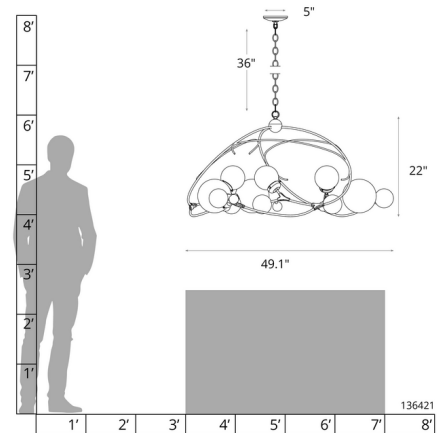

Description

The Sprig Circular Pendant adds a botanical beauty to your interior space. Steel and glass globes, of varying sizes, resemble berries on a twig and cast warm shadows of light across your room. Opaline glass is hand blown and will contain natural variances in tone from piece to piece. Sloped ceiling adaptable to 45 degrees. Lifetime Limited Warranty when installed in residential setting. Handcrafted to order by skilled artisans in Vermont, USA.

Shown in soft gold / opal

Specifications

COLOR	Opal
BODY FINISH	Soft Gold
WATTAGE	360W
DIMMER	Standard 120V
DIMENSIONS	49.1\"W x 22\"H
BULB NOT INCLUDED	6 x A15/Medium (E26)/60W/120V Incandescent
OTHER BULB OPTIONS	6 x A15/Medium (E26)/120V LED
COUNTRY OF ORIGIN	United States

Technical Information

PRODUCT DIMENSIONS Adjustable Chain Length: 36"

Notes:

CLICK TO VIEW PRODUCT