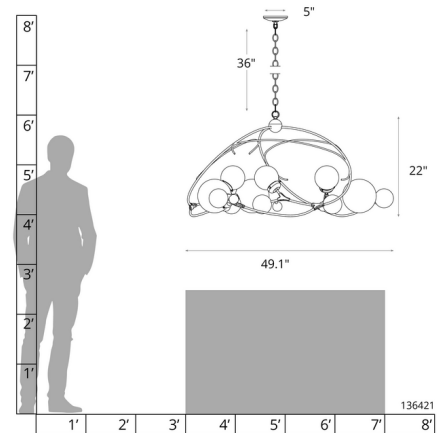

Description

The Sprig Circular Pendant adds a botanical beauty to your interior space. Steel and glass globes, of varying sizes, resemble berries on a twig and cast warm shadows of light across your room. Opaline glass is hand blown and will contain natural variances in tone from piece to piece. Sloped ceiling adaptable to 45 degrees. Lifetime Limited Warranty when installed in residential setting. Handcrafted to order by skilled artisans in Vermont, USA.

Shown in soft gold / opal

Specifications

COLOR	Opal
BODY FINISH	Soft Gold
WATTAGE	360W
DIMMER	Standard 120V
DIMENSIONS	49.1\"W x 22\"H
BULB NOT INCLUDED	6 x A15/Medium (E26)/60W/120V Incandescent
OTHER BULB OPTIONS	6 x A15/Medium (E26)/120V LED
COUNTRY OF ORIGIN	United States

Technical Information

PRODUCT DIMENSIONS	Adjustable Chain Length: 36"
--------------------	------------------------------

CLICK TO VIEW PRODUCT

Notes: