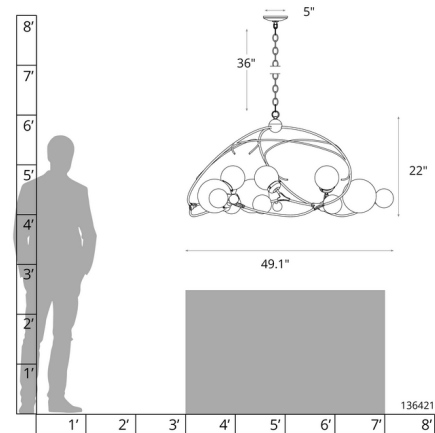

### Description

The Sprig Circular Pendant adds a botanical beauty to your interior space. Steel and glass globes, of varying sizes, resemble berries on a twig and cast warm shadows of light across your room. Opaline glass is hand blown and will contain natural variances in tone from piece to piece. Sloped ceiling adaptable to 45 degrees. Lifetime Limited Warranty when installed in residential setting. Handcrafted to order by skilled artisans in Vermont, USA.

### Specifications

COLOR	Opal
BODY FINISH	Soft Gold
WATTAGE	360W
DIMMER	Standard 120V
DIMENSIONS	49.1\"W x 22\"H
BULB NOT INCLUDED	6 x A15/Medium (E26)/60W/120V Incandescent
OTHER BULB OPTIONS	6 x A15/Medium (E26)/120V LED
COUNTRY OF ORIGIN	United States

### Technical Information

PRODUCT DIMENSIONS	Adjustable Chain Length: 36"
--------------------	------------------------------

CLICK TO VIEW PRODUCT

Notes: