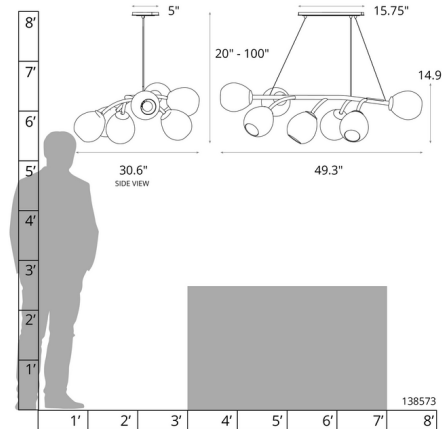

## Vine Linear Pendant By Hubbardton Forge

### Description

The Vine Linear Pendant is inspired by grape clusters grown in vineyards. Features seven thick hand blown Simon Pearce Clear glass shades that cast warm shadows across your room. Canopy: 15.75 inch x 5 inch rectangle. Slope ceiling adaptable one way to 45 degrees. Lifetime Limited Warranty when installed in residential setting. Handcrafted to order by skilled artisans in the USA.

### Specifications

COLOR	Clear Simon Pearce
BODY FINISH	Black
WATTAGE	420W
DIMMER	Standard 120V
DIMENSIONS	49.3"L x 30.6"W x 14.9"H
BULB NOT INCLUDED	7 x A19/Medium (E26)/60W/120V Incandescent
OTHER BULB OPTIONS	7 x A19/Medium (E26)/120V LED
COUNTRY OF ORIGIN	United States

### Technical Information

PRODUCT DIMENSIONS . . . . . Min/Max Adjustable Length: 20" - 100"

CLICK TO VIEW PRODUCT

Notes: