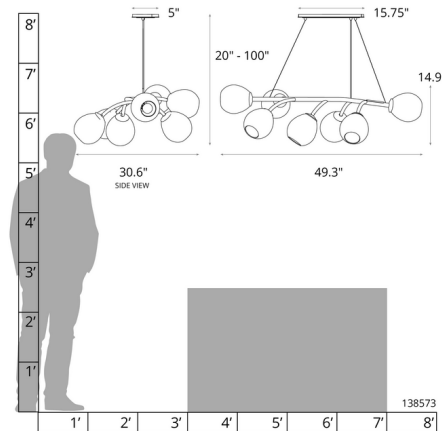

## Vine Linear Pendant By Hubbardton Forge

### Description

The Vine Linear Pendant is inspired by grape clusters grown in vineyards. Features seven thick hand blown Simon Pearce Clear glass shades that cast warm shadows across your room. Canopy: 15.75 inch x 5 inch rectangle. Slope ceiling adaptable one way to 45 degrees. Lifetime Limited Warranty when installed in residential setting. Handcrafted to order by skilled artisans in the USA.

### Specifications

COLOR	Clear Simon Pearce
BODY FINISH	Black
WATTAGE	420W
DIMMER	Standard 120V
DIMENSIONS	49.3"L x 30.6"W x 14.9"H
BULB NOT INCLUDED	7 x A19/Medium (E26)/60W/120V Incandescent
OTHER BULB OPTIONS	7 x A19/Medium (E26)/120V LED
COUNTRY OF ORIGIN	United States

### Technical Information

PRODUCT DIMENSIONS . . . . . Min/Max Adjustable Length: 20" - 100"

CLICK TO VIEW PRODUCT

Notes: