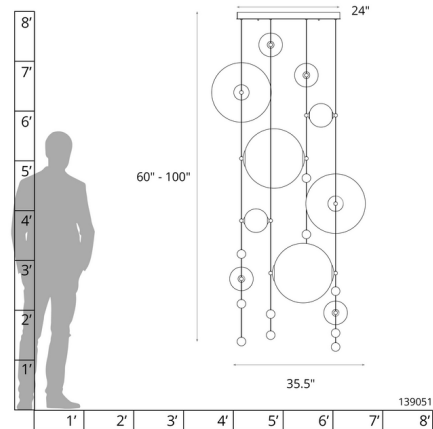

### Description

The Abacus Square Pendant centralizes the focus in your room. Creating your own unique look, the blown glass globes can be moved up and down their low-voltage cable rails using tiny grippers on each side to customize each globe's position. Canopy: 24 inch square. Lifetime Limited Warranty when installed in residential setting. Handcrafted to order by skilled artisans in Vermont, USA. Note: The upper canopy can will always be finished in black while the canopy faceplate will match the selected finish.

### Specifications

COLOR	Cool Grey
BODY FINISH	Black
WATTAGE	42W
DIMMER	Low Voltage Electronic
DIMENSIONS	35.5"W x 60"H x 27.2"D
INTEGRATED LED MODULE	6 x LED/3W/120-277V LED
INTEGRATED LED MODULE	4 x LED/6W/120V LED
COUNTRY OF ORIGIN	United States

### Technical Information

PRODUCT DIMENSIONS	Min/Max Adjustable Length: 60" - 100"
COLOR RENDERING	90 CRI
LAMP COLOR	3000K
LUMENS/WATT	1,006.67
LUMINOUS FLUX	3020 lumens

Shown in black / cool grey

CLICK TO VIEW PRODUCT