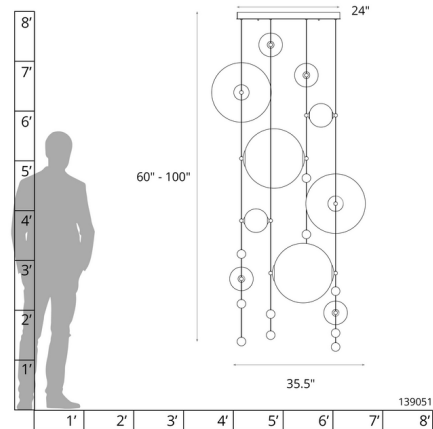

Shown in black / cool grey

CLICK TO VIEW PRODUCT

Notes: