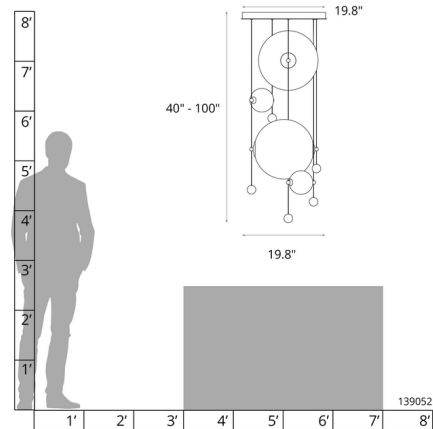

Description

The Abacus Round Pendant centralizes the focus in your room. Creating your own unique look, the blown glass globes can be moved up and down their low-voltage cable rails using tiny grippers on each side to customize each globe's position. Canopy: 19.8 inch diameter. Lifetime Limited Warranty when installed in residential setting. Handcrafted to order by skilled artisans in Vermont, USA.

Specifications

COLOR	Opal
BODY FINISH	Black
WATTAGE	18W
DIMMER	Low Voltage Electronic
DIMENSIONS	19.8"W x 40"H
INTEGRATED LED MODULE	2 x LED/6W/120-277V LED
INTEGRATED LED MODULE	2 x LED/3W/120V LED
COUNTRY OF ORIGIN	United States

Technical Information

PRODUCT DIMENSIONS	Min/Max Adjustable Length: 40" - 100"
COLOR RENDERING	90 CRI
LAMP COLOR	3000K
LUMENS/WATT	211.67
LUMINOUS FLUX	1270 lumens

Shown in black / opal

CLICK TO VIEW PRODUCT