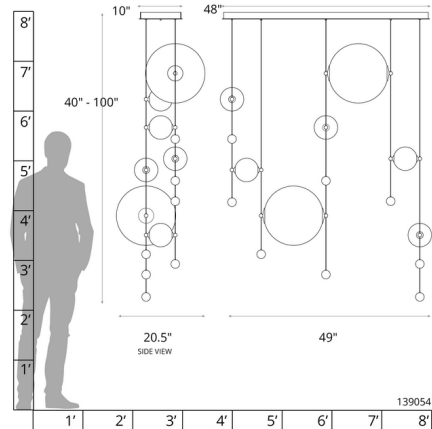

### Description

The Abacus Double Linear Pendant centralizes the focus in your room. Creating your own unique look, the blown glass globes can be moved up and down their low-voltage cable rails using tiny grippers on each side to customize each globe's position. Canopy: 18 inch x 10 inch rectangle. Sloped ceiling adaptable to 45 degrees. Lifetime Limited Warranty when installed in residential setting. Handcrafted to order by skilled artisans in Vermont, USA.

### Specifications

COLOR	Cool Grey
BODY FINISH	Black
WATTAGE	27W
DIMMER	Low Voltage Electronic
DIMENSIONS	49"L x 20.5"W x 40"H
INTEGRATED LED MODULE	5 x LED/3W/120-277V LED
INTEGRATED LED MODULE	2 x LED/6W/120V LED
COUNTRY OF ORIGIN	United States

### Technical Information

PRODUCT DIMENSIONS	Min/Max Adjustable Length: 40" - 100"
COLOR RENDERING	90 CRI
LAMP COLOR	3000K
LUMENS/WATT	663.33
LUMINOUS FLUX	1990 lumens

Shown in black / cool grey

CLICK TO VIEW PRODUCT