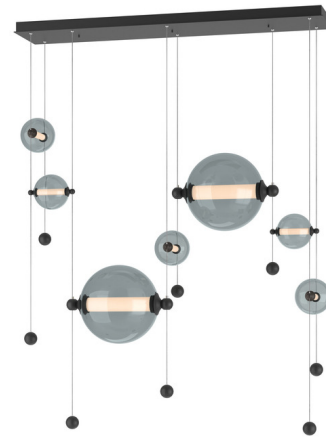

Lightology

lightology.com
866-954-4489
06-30-26

Project: _____

Company: _____

Location: _____ Fixture Type: _____

SPEC #: **HUB996996**

Approved On: _____ Approved By: _____

Abacus Linear Multi Light Pendant By Hubbardton Forge

Description

The Abacus Double Linear Pendant centralizes the focus in your room. Creating your own unique look, the blown glass globes can be moved up and down their low-voltage cable rails using tiny grippers on each side to customize each globe's position. Canopy: 18 inch x 10 inch rectangle. Sloped ceiling adaptable to 45 degrees. Lifetime Limited Warranty when installed in residential setting. Handcrafted to order by skilled artisans in Vermont, USA.

Specifications

COLOR	Cool Grey
BODY FINISH	Black
WATTAGE	27W
DIMMER	Low Voltage Electronic
DIMENSIONS	49"L x 20.5"W x 40"H
INTEGRATED LED MODULE	5 x LED/3W/120-277V LED
INTEGRATED LED MODULE	2 x LED/6W/120V LED
COUNTRY OF ORIGIN	United States

Technical Information

PRODUCT DIMENSIONS	Min/Max Adjustable Length: 40" - 100"
COLOR RENDERING	90 CRI
LAMP COLOR	3000K
LUMENS/WATT	663.33
LUMINOUS FLUX	1990 lumens

Shown in black / cool grey

CLICK TO VIEW PRODUCT