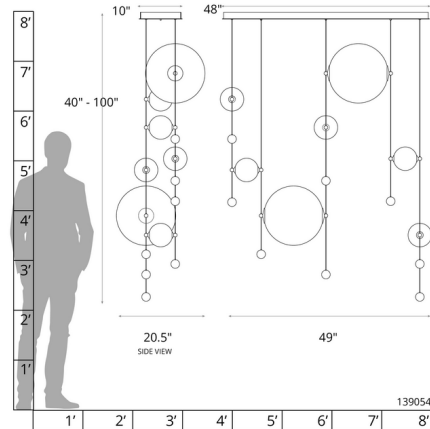

Description

The Abacus Double Linear Pendant centralizes the focus in your room. Creating your own unique look, the blown glass globes can be moved up and down their low-voltage cable rails using tiny grippers on each side to customize each globe's position. Canopy: 18 inch x 10 inch rectangle. Sloped ceiling adaptable to 45 degrees. Lifetime Limited Warranty when installed in residential setting. Handcrafted to order by skilled artisans in Vermont, USA.

Specifications

COLOR	Cool Grey
BODY FINISH	Black
WATTAGE	27W
DIMMER	Low Voltage Electronic
DIMENSIONS	49"L x 20.5"W x 40"H
INTEGRATED LED MODULE	5 x LED/3W/120-277V LED
INTEGRATED LED MODULE	2 x LED/6W/120V LED
COUNTRY OF ORIGIN	United States

Technical Information

PRODUCT DIMENSIONS	Min/Max Adjustable Length: 40" - 100"
COLOR RENDERING	90 CRI
LAMP COLOR	3000K
LUMENS/WATT	663.33
LUMINOUS FLUX	1990 lumens

Shown in black / cool grey

CLICK TO VIEW PRODUCT