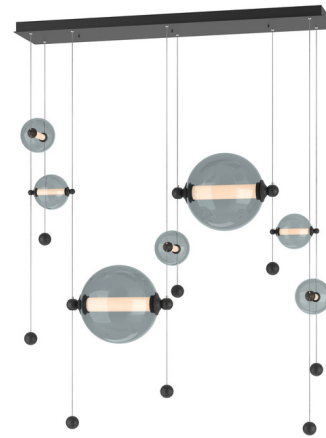

## Abacus Linear Multi Light Pendant By Hubbardton Forge

### Description

The Abacus Double Linear Pendant centralizes the focus in your room. Creating your own unique look, the blown glass globes can be moved up and down their low-voltage cable rails using tiny grippers on each side to customize each globe's position. Canopy: 18 inch x 10 inch rectangle. Sloped ceiling adaptable to 45 degrees. Lifetime Limited Warranty when installed in residential setting. Handcrafted to order by skilled artisans in Vermont, USA.

### Specifications

COLOR	Cool Grey
BODY FINISH	Black
WATTAGE	27W
DIMMER	Low Voltage Electronic
DIMENSIONS	49"L x 20.5"W x 40"H
INTEGRATED LED MODULE	5 x LED/3W/120-277V LED
INTEGRATED LED MODULE	2 x LED/6W/120V LED
COUNTRY OF ORIGIN	United States

### Technical Information

PRODUCT DIMENSIONS	Min/Max Adjustable Length: 40" - 100"
COLOR RENDERING	90 CRI
LAMP COLOR	3000K
LUMENS/WATT	663.33
LUMINOUS FLUX	1990 lumens

Shown in black / cool grey

CLICK TO VIEW PRODUCT