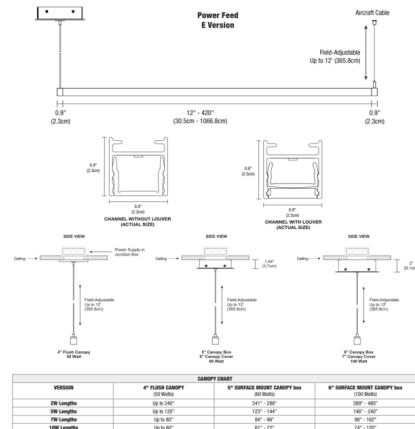

Shown in satin nickel / white lens