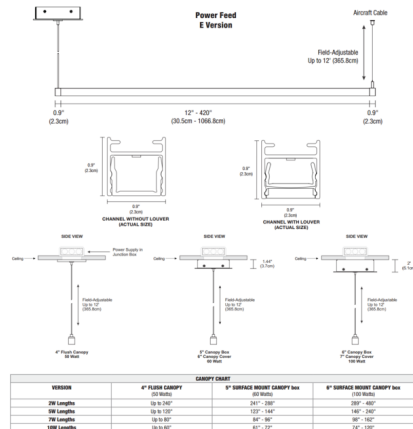

By PureEdge Lighting

Description

The Cirrus Power D1 Lens Linear Downlight Suspension with End Feed and One Canopy is a linear LED fixture that offers direct light in a clean, contemporary style. Available in a range of increments from 36 to 420 inches and features a 100 degree beam white diffused or 60 degree clear frosted (direct downlight lens. optional white or black louver, multiple finishes, three wattage options, and a spectrum of color temperature options. 60 degree lens not available without louver. Chrome finish available up to 84 inch length. Includes canopy with 120V/24VDC Class 2 electronic low voltage LED power supply and 12 foot adjustable coaxial cables. Additional aircraft cables provided for support when fixture exceeds 96 inches. Lengths over 96 inches ship in two segments. Canopy size (4, 5 or 6 inch) and power supply wattage dependent on length of fixture. For Non-IC the 50 watt (PS-60L-ELV) power supply will fit inside the electrical junction box with a flush 4.6 inch canopy. Optional accessories sold separately. Note: Product is built to order.

Specifications

COLOR White Lens
 BODY FINISH Satin Nickel
 WATTAGE 21W
 DIMMER Low Voltage Electronic
 DIMENSIONS 36"L x 0.9"W x 0.9"H
 INTEGRATED LED MODULE 3 x LED/7W/24V LED

Technical Information

LAMP LIFE 50000 hours
 COLOR RENDERING 92 CRI
 LAMP COLOR 2700K
 LUMENS/WATT 103.29
 LUMINOUS FLUX 723 lumens

Shown in satin nickel / white lens

CLICK TO VIEW PRODUCT

Notes: _____