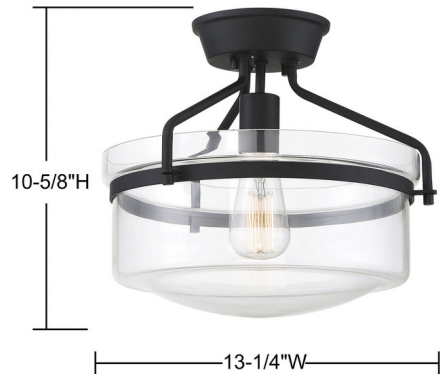

Lightology

lightology.com
866-954-4489
05-23-26

Project: _____

Company: _____

Location: _____ Fixture Type: _____

SPEC #: **MER997508**

Approved On: _____ Approved By: _____

Hank Semi Flush Ceiling Light By Meridian Lighting

Description

The Hank Semi Flush Ceiling Light is a stylish option to change up your ceiling lighting with a Clear school house glass shade complemented by a Brushed Nickel, Natural Brass, Oil Rubbed Bronze/Natural Brass, Polished Nickel, or Matte Black finish. UL and cUL listed.

Shown in matte black / clear

Specifications

COLOR	Clear
BODY FINISH	Matte Black
WATTAGE	60W
DIMMER	Standard 120V
DIMENSIONS	13.25"W x 11"H
BULB NOT INCLUDED	1 x Edison/Medium (E26)/60W/120V Incandescent
OTHER BULB OPTIONS	1 x Edison/Medium (E26)/120V LED