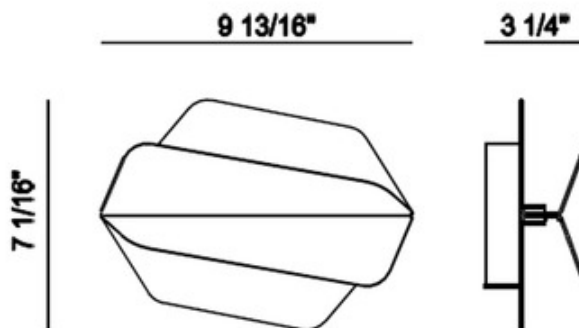

Technical Information

LAMP COLOR	2700 K
COLOR RENDERING	90 CRI

ITEM NUMBER

PRN997992

COMPANY

PROJECT

FIXTURE TYPE

APPROVED BY

DATE