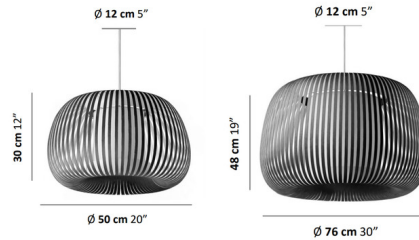

By Uplight Group Essentials

Description

The Ova Pendant features a unique design with multiple strips of French Velvet that cover a central PVC cylindrical diffuser which conceals the light source. Available in two sizes with a White finish complemented by a Light Grey Velvet, Dark Grey Velvet, Ash Velvet, or Terra Velvet shade. Includes 10 feet of adjustable White Fabric cable and round metal canopy. UL listed. Made in Spain.

Shown in white / dark gray velvet

Specifications

COLOR Dark Gray Velvet
BODY FINISH White
WATTAGE 15W
DIMMER Standard 120V
DIMENSIONS 20"W x 12"H
BULB NOT INCLUDED 1 x A19/Medium (E26)/15W/120V LED
COUNTRY OF ORIGIN Spain

Technical Information

PRODUCT DIMENSIONS Cable Length: 118"

CLICK TO VIEW PRODUCT

Notes: