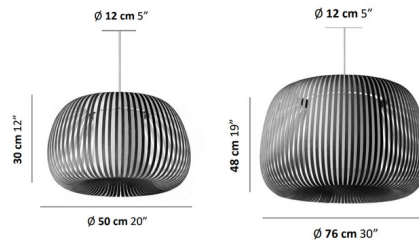

By Uplight Group Essentials

Description

The Ova Pendant features a unique design with multiple strips of French Velvet that cover a central PVC cylindrical diffuser which conceals the light source. Available in two sizes with a White finish complemented by a Light Grey Velvet, Dark Grey Velvet, Ash Velvet, or Terra Velvet shade. Includes 10 feet of adjustable White Fabric cable and round metal canopy. UL listed. Made in Spain.

Shown in white / dark gray velvet

Specifications

COLOR Dark Gray Velvet
BODY FINISH White
WATTAGE 15W
DIMMER Standard 120V
DIMENSIONS 20"W x 12"H
BULB NOT INCLUDED 1 x A19/Medium (E26)/15W/120V LED
COUNTRY OF ORIGIN Spain

Technical Information

PRODUCT DIMENSIONS Cable Length: 118"

CLICK TO VIEW PRODUCT

Notes: