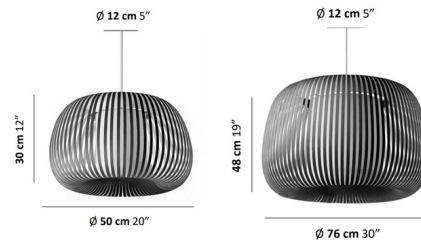

By Uplight Group Essentials

Description

The Ova Pendant features a unique design with multiple strips of French Velvet that cover a central PVC cylindrical diffuser which conceals the light source. Available in two sizes with a White finish complemented by a Light Grey Velvet, Dark Grey Velvet, Ash Velvet, or Terra Velvet shade. Includes 10 feet of adjustable White Fabric cable and round metal canopy. UL listed. Made in Spain.

Shown in white / dark gray velvet

Specifications

COLOR Dark Gray Velvet
BODY FINISH White
WATTAGE 15W
DIMMER Standard 120V
DIMENSIONS 20"W x 12"H
BULB NOT INCLUDED 1 x A19/Medium (E26)/15W/120V LED
COUNTRY OF ORIGIN Spain

Technical Information

PRODUCT DIMENSIONS Cable Length: 118"

CLICK TO VIEW PRODUCT

Notes: