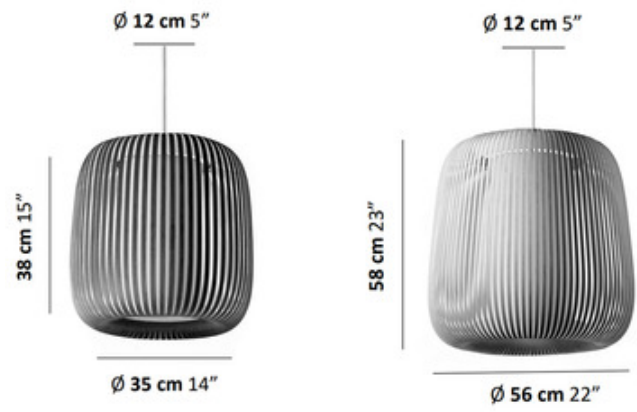

**BRAND** Uplight Group Essentials

**DESCRIPTION**

The Venus Pendant features congruent strips of velvet that cover a central cylindrical diffuser that conceals the light source. Available in two sizes with a White finish complemented by a Dark Gray Velvet, Light Gray Velvet, Ash Velvet, or Terra Velvet color shade. Includes 10 feet of adjustable white fabric cable and round canopy that mounts directly to standard junction box. UL listed.

Shown in: White / Dark Gray Velvet

<b>SHADE COLOR</b>	Dark Gray Velvet
<b>BODY FINISH</b>	White
<b>WATTAGE</b>	15W
<b>DIMMER</b>	Standard 120V
<b>DIMENSIONS</b>	14"W x 15"H
<b>BULB NOT INCLUDED</b>	
<b>LAMP</b>	1 x A19/Medium (E26)/15W/120V LED

*Technical Information*

<b>PRODUCT DIMENSIONS</b>	Cable Length: 118"
---------------------------	--------------------

**SPEC #** UGE998046

COMPANY	PROJECT	FIXTURE TYPE	APPROVED BY	DATE