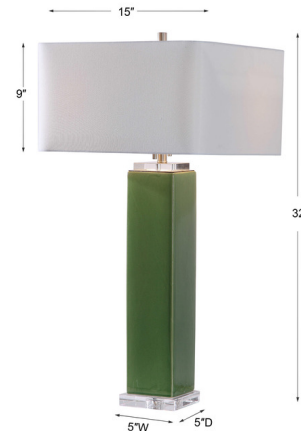

CLICK TO VIEW PRODUCT

Notes: