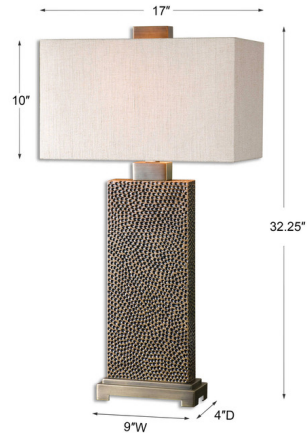

By Uttermost

Description

The Canfield Table Lamp features a pitted base and rectangular body that has a blackened brown finish accented by coffee bronze details and a rectangle Beige Linen fabric shade. Includes a 3-way socket switch and 8ft of cord. UL listed.

Shown in blackened brown / beige

Specifications

COLOR	Beige
BODY FINISH	Blackened Brown
WATTAGE	150W
DIMMER	Included
DIMENSIONS	17"W x 32.25"H x 10"D
BULB NOT INCLUDED	1 x A19 3-Way/Medium (E26)/150W/120V Incandescent
OTHER BULB OPTIONS	A19 3-Way/Medium (E26)/120V LED
COUNTRY OF ORIGIN	China