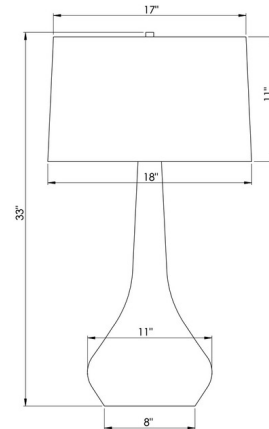

### Specifications

COLOR	Light Beige
BODY FINISH	Mushroom Gray Glaze
WATTAGE	150W
DIMMER	Included
DIMENSIONS	19"W x 31"H x 19"D
BULB NOT INCLUDED	1 x A19 3-Way/Medium (E26)/150W/120V Incandescent
OTHER BULB OPTIONS	1 x A19 3-Way/Medium (E26)/120V LED
COUNTRY OF ORIGIN	China