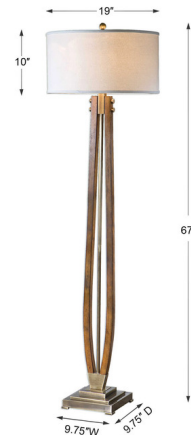

CLICK TO VIEW PRODUCT

Notes: