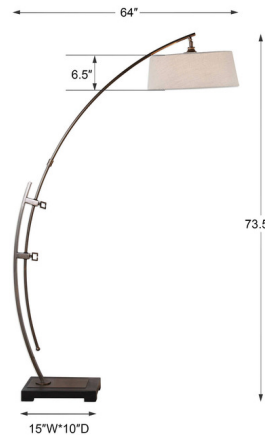

CLICK TO VIEW PRODUCT

Notes: