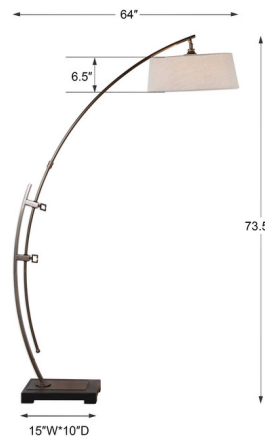

CLICK TO VIEW PRODUCT

Notes: