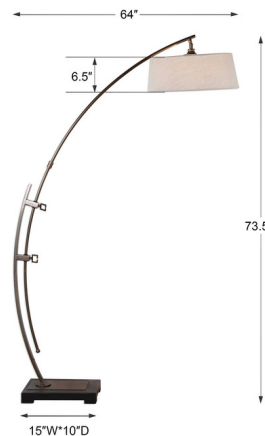

CLICK TO VIEW PRODUCT

Notes: