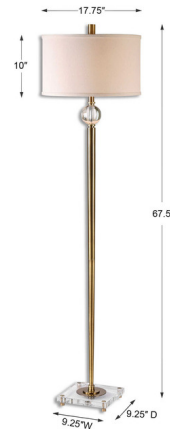

CLICK TO VIEW PRODUCT

Notes: