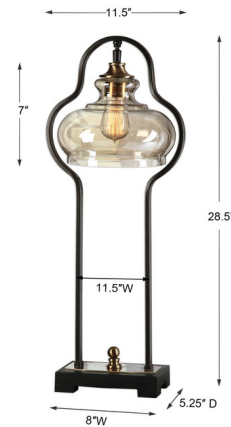

## Cotulla Accent Lamp

By Uttermost

### Description

The Cotulla Accent Lamp features a forged iron body with an Aged Black finish that contours around the glass shade with an Amber color. Includes an antique styled bulb and on/off switch on base.

### Specifications

COLOR	Amber
BODY FINISH	Aged Black
WATTAGE	60W
DIMMER	N/A
DIMENSIONS	11.5"W x 28.5"H x 9.25"D
BULB NOT INCLUDED	1 x A19/Medium (E26)/60W/120V Incandescent
OTHER BULB OPTIONS	1 x Edison/Medium (E26)/120V LED
COUNTRY OF ORIGIN	China