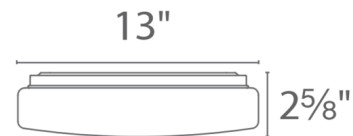

Shown in white / opal acrylic

CLICK TO VIEW PRODUCT

Notes: