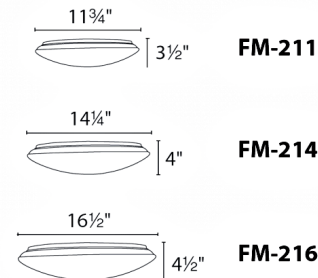

Description

Glo Wall or Ceiling Light features a mid-powered LED array to illuminate the diffuser uniformly without socket shadows which are common in conventional flush mounts. Shade in Opal acrylic with aluminum canopy in powder coat White finish. Can be mounted on ceiling or wall. CCT Select includes a switch for color temperature selection: 2700K, 3000K, 3500K, 4000K, or 5000K. Driver concealed within fixture. 11.75 inch diameter and 14.25 inch diameter options are ADA compliant when wall-mounted. 5 year warranty.

Specifications

COLOR Opal Acrylic
 BODY FINISH White
 WATTAGE 15W
 DIMMER Low Voltage Electronic
 DIMENSIONS 11.75"W x 3.5"H
 INTEGRATED LED MODULE 1 x LED/15W/120-277V LED

Technical Information

LAMP LIFE 60000 hours
 COLOR RENDERING 90 CRI
 LAMP COLOR CCT Select
 LUMENS/WATT 77.33
 LUMINOUS FLUX 1160 lumens

Shown in white / opal acrylic

CLICK TO VIEW PRODUCT

Notes: