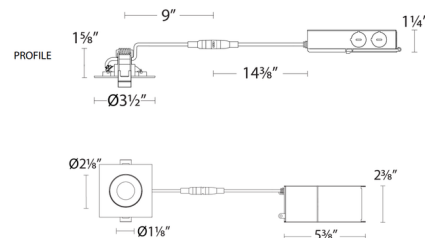

CLICK TO VIEW PRODUCT

Notes: