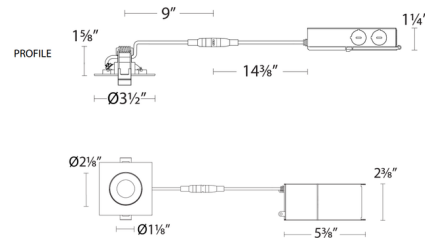

CLICK TO VIEW PRODUCT

Notes: