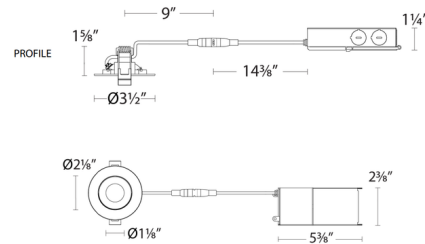

CLICK TO VIEW PRODUCT

Notes: