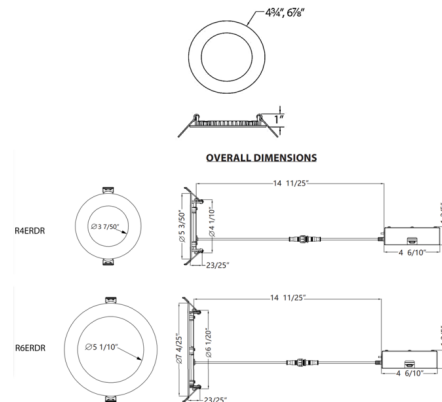

Shown in white / frosted