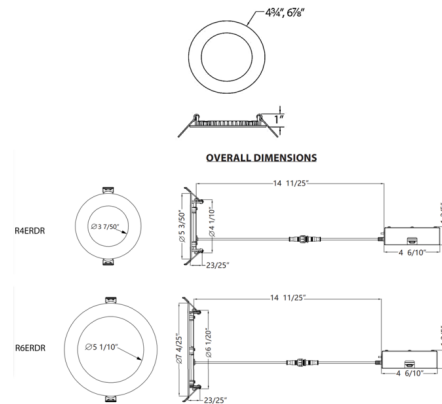

Shown in white / frosted