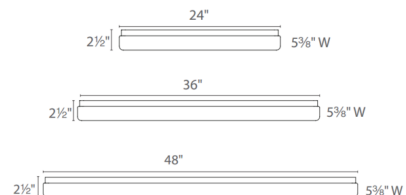

Lightology

lightology.com
866-954-4489
04-22-26

Project: _____
Company: _____
Location: _____ Fixture Type: _____
SPEC #: **WAC998508**
Approved On: _____ Approved By: _____

Flo G2 Wall / Ceiling Light

By WAC Lighting

Description

The Flo G2 Wall or Ceiling Light is slimmer, sleeker, and more durable than its predecessors, Flo 2 boasts premium quality light and excellent energy efficiency making a versatile replacement for utility lights in laundry rooms, closets, garages, and bulkheads. Constructed of aluminum with a translucent acrylic diffuser. Input:120-277V. Dimmable 100 to 5 percent with an electronic low voltage or TRIAC dimmer, sold separately. Choice of 2700K, 3000K, 3500K, or CCT Select color temperature. CCT Select includes a switch for color temperature selection: 2700K, 3000K, 3500K, 4000K, or 5000K. ETL and cETL listed for damp locations. ADA Compliant. Title 24 Compliant. Energy Star 2.0. NOTE: Some options no longer available.

Specifications

COLOR . . . . . White
BODY FINISH . . . . . White
WATTAGE 17W
DIMMER . . . . . Low Voltage Electronic
DIMENSIONS . . . . . 24"L x 5.38"H x 2.5"D
INTEGRATED LED MODULE . . . . . 1 x LED/17W/120-277V LED

Technical Information

LAMP LIFE . . . . . 50000 hours
COLOR RENDERING . . . . . 90 CRI
LAMP COLOR . . . . . CCT Select
LUMENS/WATT 85.88
LUMINOUS FLUX . . . . . 1460 lumens

Shown in white / white

CLICK TO VIEW PRODUCT

Notes: