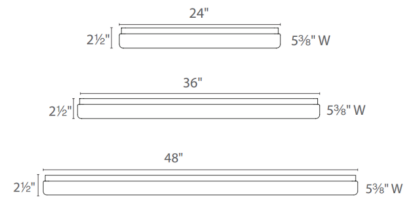

CLICK TO VIEW PRODUCT

Notes: