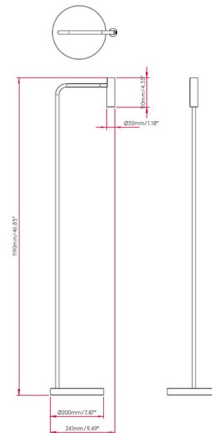

Description

The Enna Floor Lamp brings a clean architectural vibe to a variety of spaces in your home. The cylindrical shade is complemented by a smooth stem and base. Head tilts 90 degrees and rotates 330 degrees. Available in Matte White, Matte Black, and Matte Gold finishes. In-line switch. ETL listed.

Shown in matte gold

Specifications

COLOR	N/A
BODY FINISH	Matte Gold
WATTAGE	4.5W
DIMMER	Not Dimmable
DIMENSIONS	7.87"W x 46.85"H
INTEGRATED LED MODULE	1 x LED/4.5W/120V LED
COUNTRY OF ORIGIN	China

Technical Information

PRODUCT DIMENSIONS	Cord: 118.11"
LAMP LIFE	60000 hours
COLOR RENDERING	90 CRI
LAMP COLOR	3000K
LUMENS/WATT	27.56
LUMINOUS FLUX	124 lumens

CLICK TO VIEW PRODUCT

Notes: