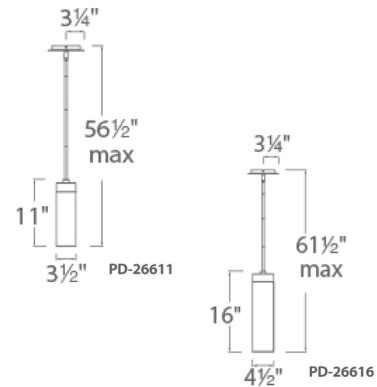

Description

Elementum Pendant brings true chemistry between modern style and simple elegance to any room of your home. Features an etched Opal glass cylindrical diffuser with twist lock attachment complemented with a smooth Satin Nickel finish. Available with 2700K, 3000K, or 3500K color temperatures. Dims to 10% with low-voltage electronic dimmers. Includes one 6 inch and three 12 inch downrods to customize length and hang straight 6 inch swivel canopy. Driver installed in junction box, driver dimension: 2.76 x 1.26 x 1.18 inch. 5 year WAC Lighting product warranty. Damp location rated. ETL listed.

Specifications

| | |
|-----------------------|--------------------------|
| COLOR | Opal |
| BODY FINISH | Satin Nickel |
| WATTAGE | 15W |
| DIMMER | Low Voltage Electronic |
| DIMENSIONS | 3.5"W x 11"H |
| INTEGRATED LED MODULE | 1 x LED/15W/120-277V LED |

Technical Information

| | |
|-----------------|-------------|
| LAMP LIFE | 65000 hours |
| COLOR RENDERING | 90 CRI |
| LAMP COLOR | 2700K |
| LUMENS/WATT | 57.20 |
| LUMINOUS FLUX | 858 lumens |

Shown in satin nickel / opal