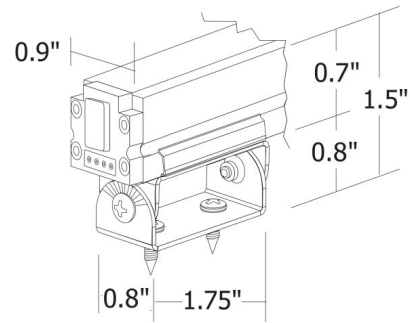

## Cirrus Channel 0-75 Degree Mounting Clip By PureEdge Lighting

### Description

The Cirrus Channel 0-75 Degree Mounting Clip rotates a Cirrus Channel up to 75 degrees from the junction box. For use with Cirrus Channel products that mount directly to the ceiling.

C-MCL-075

### Specifications

COLOR	N/A
BODY FINISH	N/A
WATTAGE	N/A
DIMMER	N/A
DIMENSIONS	1.75"L x 0.8"W x 1.5"H
BULB	N/A

CLICK TO VIEW PRODUCT

Notes: