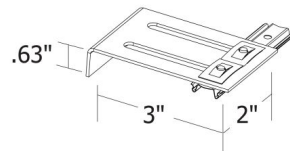

Lightology

lightology.com
866-954-4489
05-24-26

Project: _____

Company: _____

Location: _____ Fixture Type: _____

SPEC #: **EDG99980**

Approved On: _____ Approved By: _____

Cirrus Channel 90 Degree Mounting Clip

By PureEdge Lighting

Description

The Cirrus Channel 90 Degree Mounting Clip rotates a Cirrus Channel 90 degrees from the junction box. For use with Cirrus Channel products that mount directly to the ceiling.

C-MCL-90

Specifications

COLOR	N/A
BODY FINISH	N/A
WATTAGE	N/A
DIMMER	N/A
DIMENSIONS	3"L x 2"W x 0.63"H
BULB	N/A

CLICK TO VIEW PRODUCT

Notes: