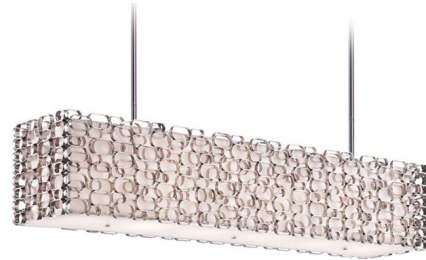

Lightology

lightology.com
866-954-4489
04-26-26

Project: _____

Company: _____

Location: _____ Fixture Type: _____

SPEC #: **AVE99983**

Approved On: _____ Approved By: _____

Ventura Blvd Linear Pendant By Avenue Lighting

Description

The Ventura Blvd Linear Pendant is inspired by funky fashion prints from the 70's. The steel, handcrafted cage surrounds a silk shade that casts warm shadows of light across your room.

Shown in polished nickel / white

Specifications

COLOR White
BODY FINISH Polished Nickel
WATTAGE 240W
DIMMER Standard 120V
DIMENSIONS 38"L x 12"W x 12"H
BULB NOT INCLUDED 4 x B10/Candelabra (E12)/60W/120V Incandescent
OTHER BULB OPTIONS 4 x B10/Candelabra (E12)/120V LED
COUNTRY OF ORIGIN China

Technical Information

PRODUCT DIMENSIONS Downrods: Two 6" and Six 12" Included

CLICK TO VIEW PRODUCT

Notes: