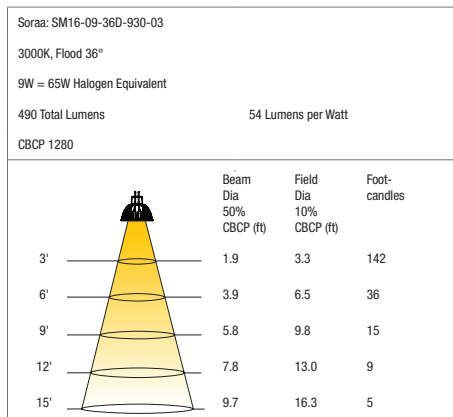

Soraa Vivid LED Lamps MR16 GU5.3 LED LAMPS FOR USE WITH AURORA FIXTURES

LED LAMP DATA

COMPANY		FIXTURE TYPE		DATE	
PROJECT		APPROVED BY			

Product specification subject to change without notification. REV. 01.03.17