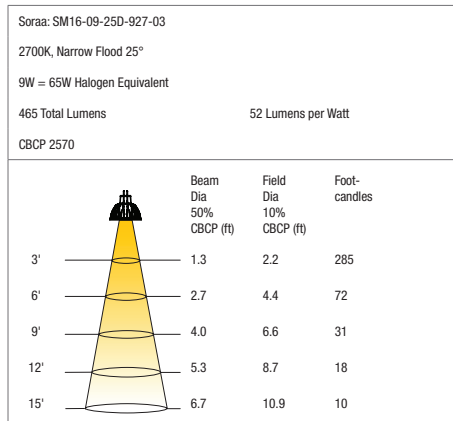

Soraa Vivid LED Lamps MR16 GU5.3 LED LAMPS FOR USE WITH AURORA FIXTURES

LED LAMP DATA

COMPANY		FIXTURE TYPE		DATE	
PROJECT		APPROVED BY			

Product specification subject to change without notification. REV. 01.03.17