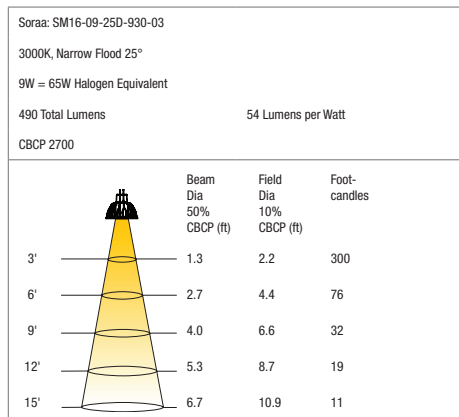

Soraa Vivid LED Lamps MR16 GU5.3 LED LAMPS FOR USE WITH AURORA FIXTURES

LED LAMP DATA

COMPANY		FIXTURE TYPE		DATE	
PROJECT		APPROVED BY			

Product specification subject to change without notification. REV. 01.03.17