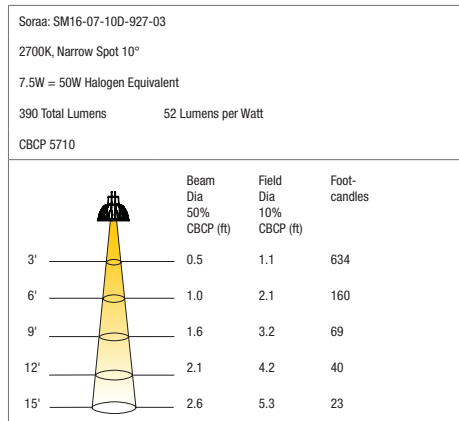

Soraa Vivid LED Lamps MR16 GU5.3 LED LAMPS FOR USE WITH AURORA FIXTURES

LED LAMP DATA

COMPANY		FIXTURE TYPE		DATE	
PROJECT		APPROVED BY			

Product specification subject to change without notification. REV. 01.03.17