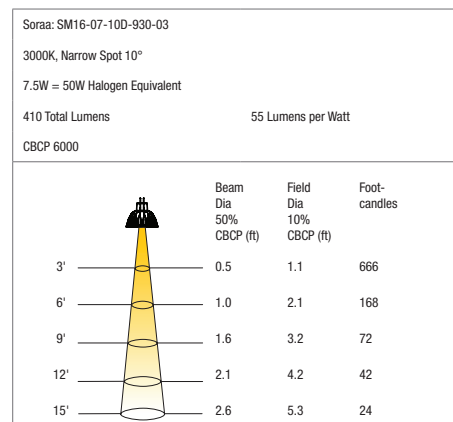

Soraa Vivid LED Lamps MR16 GU5.3 LED LAMPS FOR USE WITH AURORA FIXTURES

LED LAMP DATA

COMPANY		FIXTURE TYPE		DATE	
PROJECT		APPROVED BY			

Product specification subject to change without notification. REV. 01.03.17