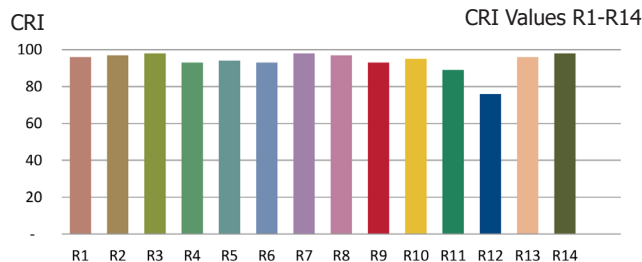

Soraa Vivid LED Lamps MR16 GU5.3 LED LAMPS FOR USE WITH AURORA FIXTURES

LED LAMP DATA

COMPANY		FIXTURE TYPE		DATE	
PROJECT		APPROVED BY			

Product specification subject to change without notification. REV. 01.03.17