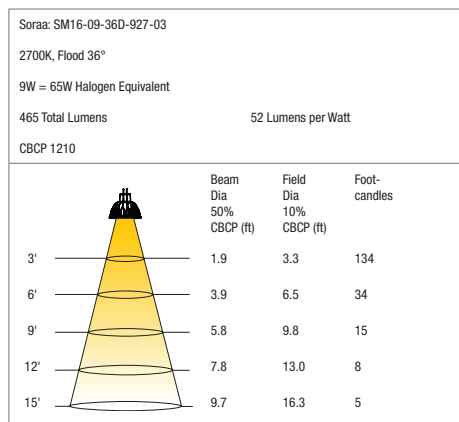

Soraa Vivid LED Lamps MR16 GU5.3 LED LAMPS FOR USE WITH AURORA FIXTURES

LED LAMP DATA

COMPANY		FIXTURE TYPE		DATE	
PROJECT		APPROVED BY			

Product specification subject to change without notification. REV. 01.03.17